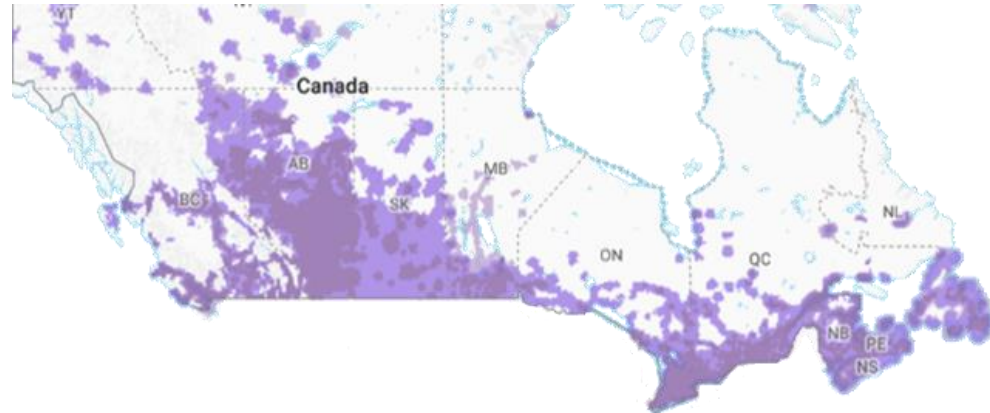

TELUS wireless coverage

LTE Advanced, LTE, HSPA+

Fastest mobile network in Canada
TELUS 4G service covers **99%** of Canadians